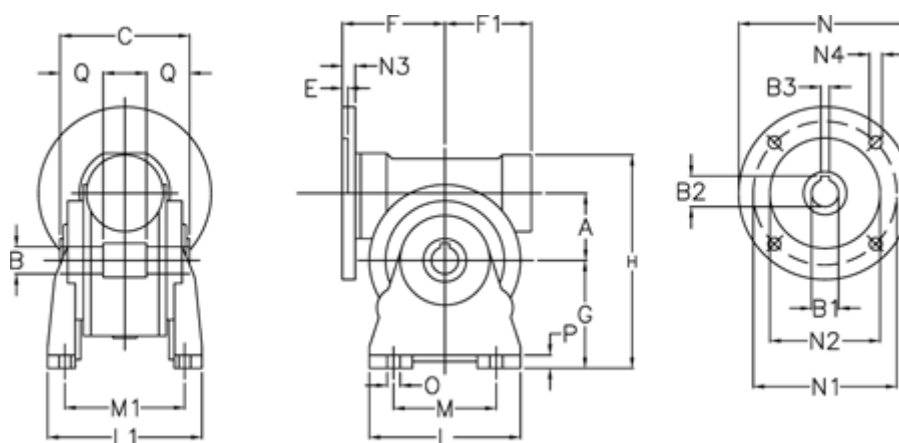

Data Sheet

Article number: 3902030030223
Description: Worm gear
VF 30-A-30-63B14

Measures

A	= 30	F1	= 46	N1	= 75
B	= 14 H7	G	= 55	N2	= 60
B1 E7	= 11	H	= 105	N3	= 6
B2	= 12.8	L	= 80	N4	= 5.5
B3 H9	= 4	L1	= 80	O	= 6.5
C	= 55	M	= 50	P	= 8
E	= 5.5	M1	= 66	Q	= 20.5
F	= 52	N	= 90		